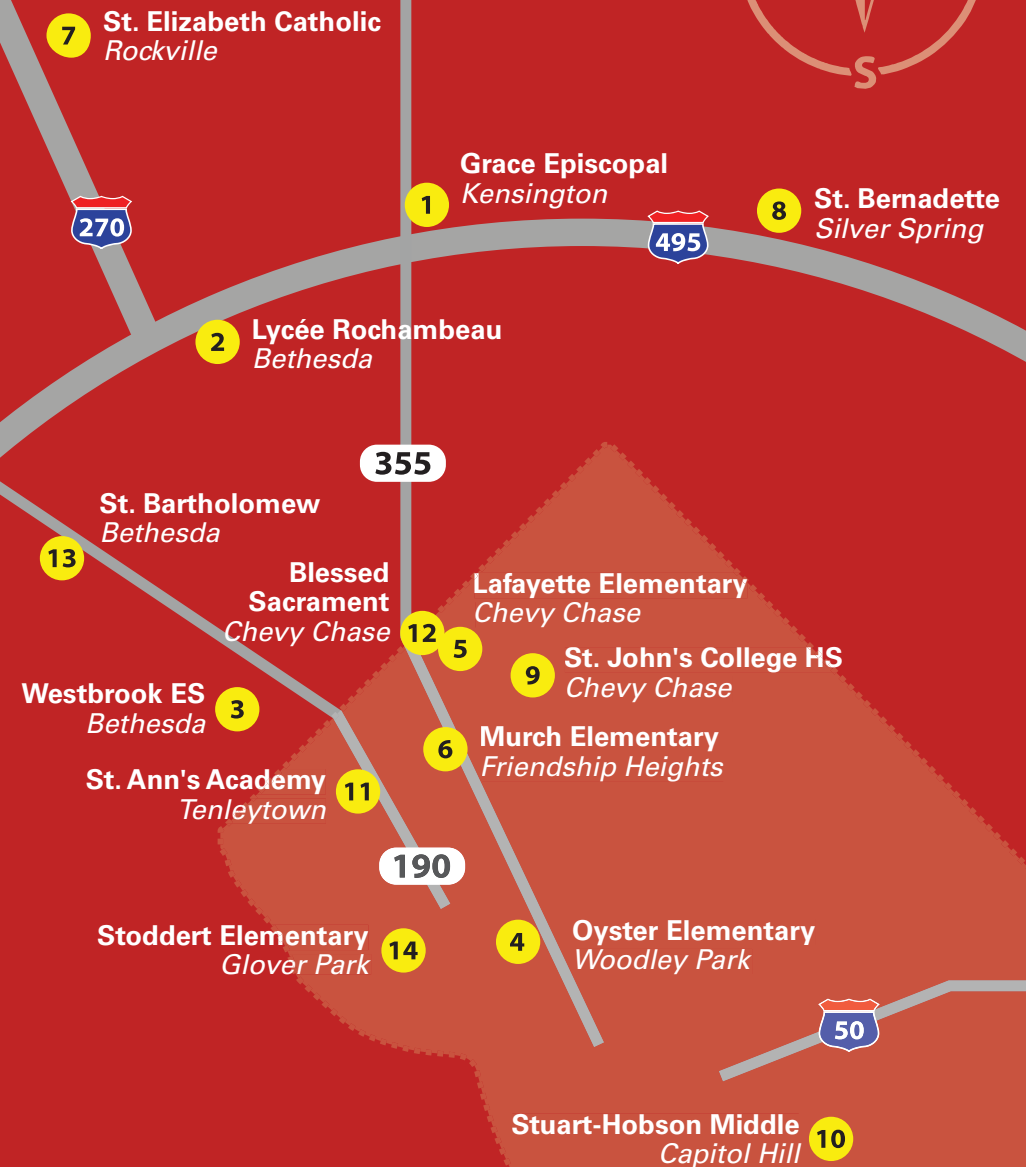

Camp Site Locations

THE DAY CAMP AND ALL SPORTS AND GAMES:

1 KENSINGTON
Grace Episcopal
9411 Connecticut Ave.
Kensington, MD 20895

THE DAY CAMP, ALL SPORTS AND GAMES, HOOPS BASKETBALL:

2 BETHESDA
Lycée Rochambeau
9600 Forest Road
Bethesda, MD 20814

ALL SPORTS AND GAMES:

3 BETHESDA
Westbrook ES
5110 Allan Terrace
Bethesda, MD 20816

4 WOODLEY PARK
Oyster Elementary
2801 Calvert St NW
Washington, DC 20008

5 CHEVY CHASE
Lafayette Elementary
5701 Broad Branch Road NW
Washington, DC 20015

6 FRIENDSHIP HEIGHTS
Murch Elementary
4810 36th St NW
Washington, DC 20008

7 ROCKVILLE
St. Elizabeth Catholic
917 Montrose Road
Rockville, MD 20852

8 SILVER SPRING
St. Bernadette
80 University Blvd E
Silver Spring, MD 20901

ST. JOHN'S ALL GIRLS BASKETBALL:

9 CHEVY CHASE
St. John's College HS
2607 Military Rd NW
Washington, DC 20015

HOOPS BASKETBALL:

10 CAPITOL HILL
Stuart-Hobson Middle
410 E Street NE
Washington, DC 20002

11 TENLEYTOWN
St. Ann's Academy
4404 Wisconsin Avenue NW
Washington, DC 20016

12 CHEVY CHASE
Blessed Sacrament
5841 Chevy Chase Parkway NW
Washington, DC 20015

13 BETHESDA
St. Bartholomew
6900 River Road
Bethesda, MD 20817

HOOPS BASKETBALL AND INTENSIVE CAMP:

14 GLOVER PARK
Stoddert Elementary
4001 Calvert Street NW
Washington, DC 20007

FOR DRIVING DIRECTIONS VISIT:
hoopeducation.com/locations